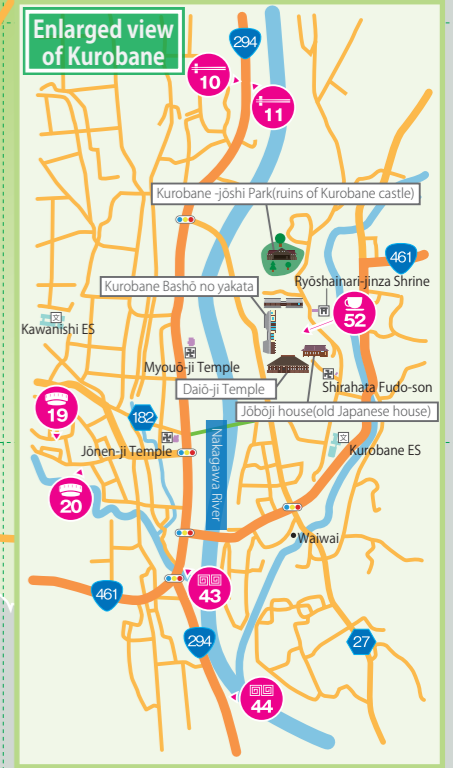

OHTAWARA Restaurant & Café MAP

- Legend**
- Tohoku shinkansen
 - JR Utsunomiya line
 - Tohoku expressway
 - National road
 - Prefectural road
 - Other road
 - River

- Golf course
- Zen plants(Skunk cabbages)
- Miyako tanago
- Itoyo
- Places where swans come in winter
- Bamboo works
- Onsen
- Famouse places of cherry blossom
- Famouse places of maples
- Misohagi(loosestrife)

- Japanese food
- Sushi
- Soba Udon
- Western food
- Chinese food
- Japanese set meal
- Café

0 1000 2000m