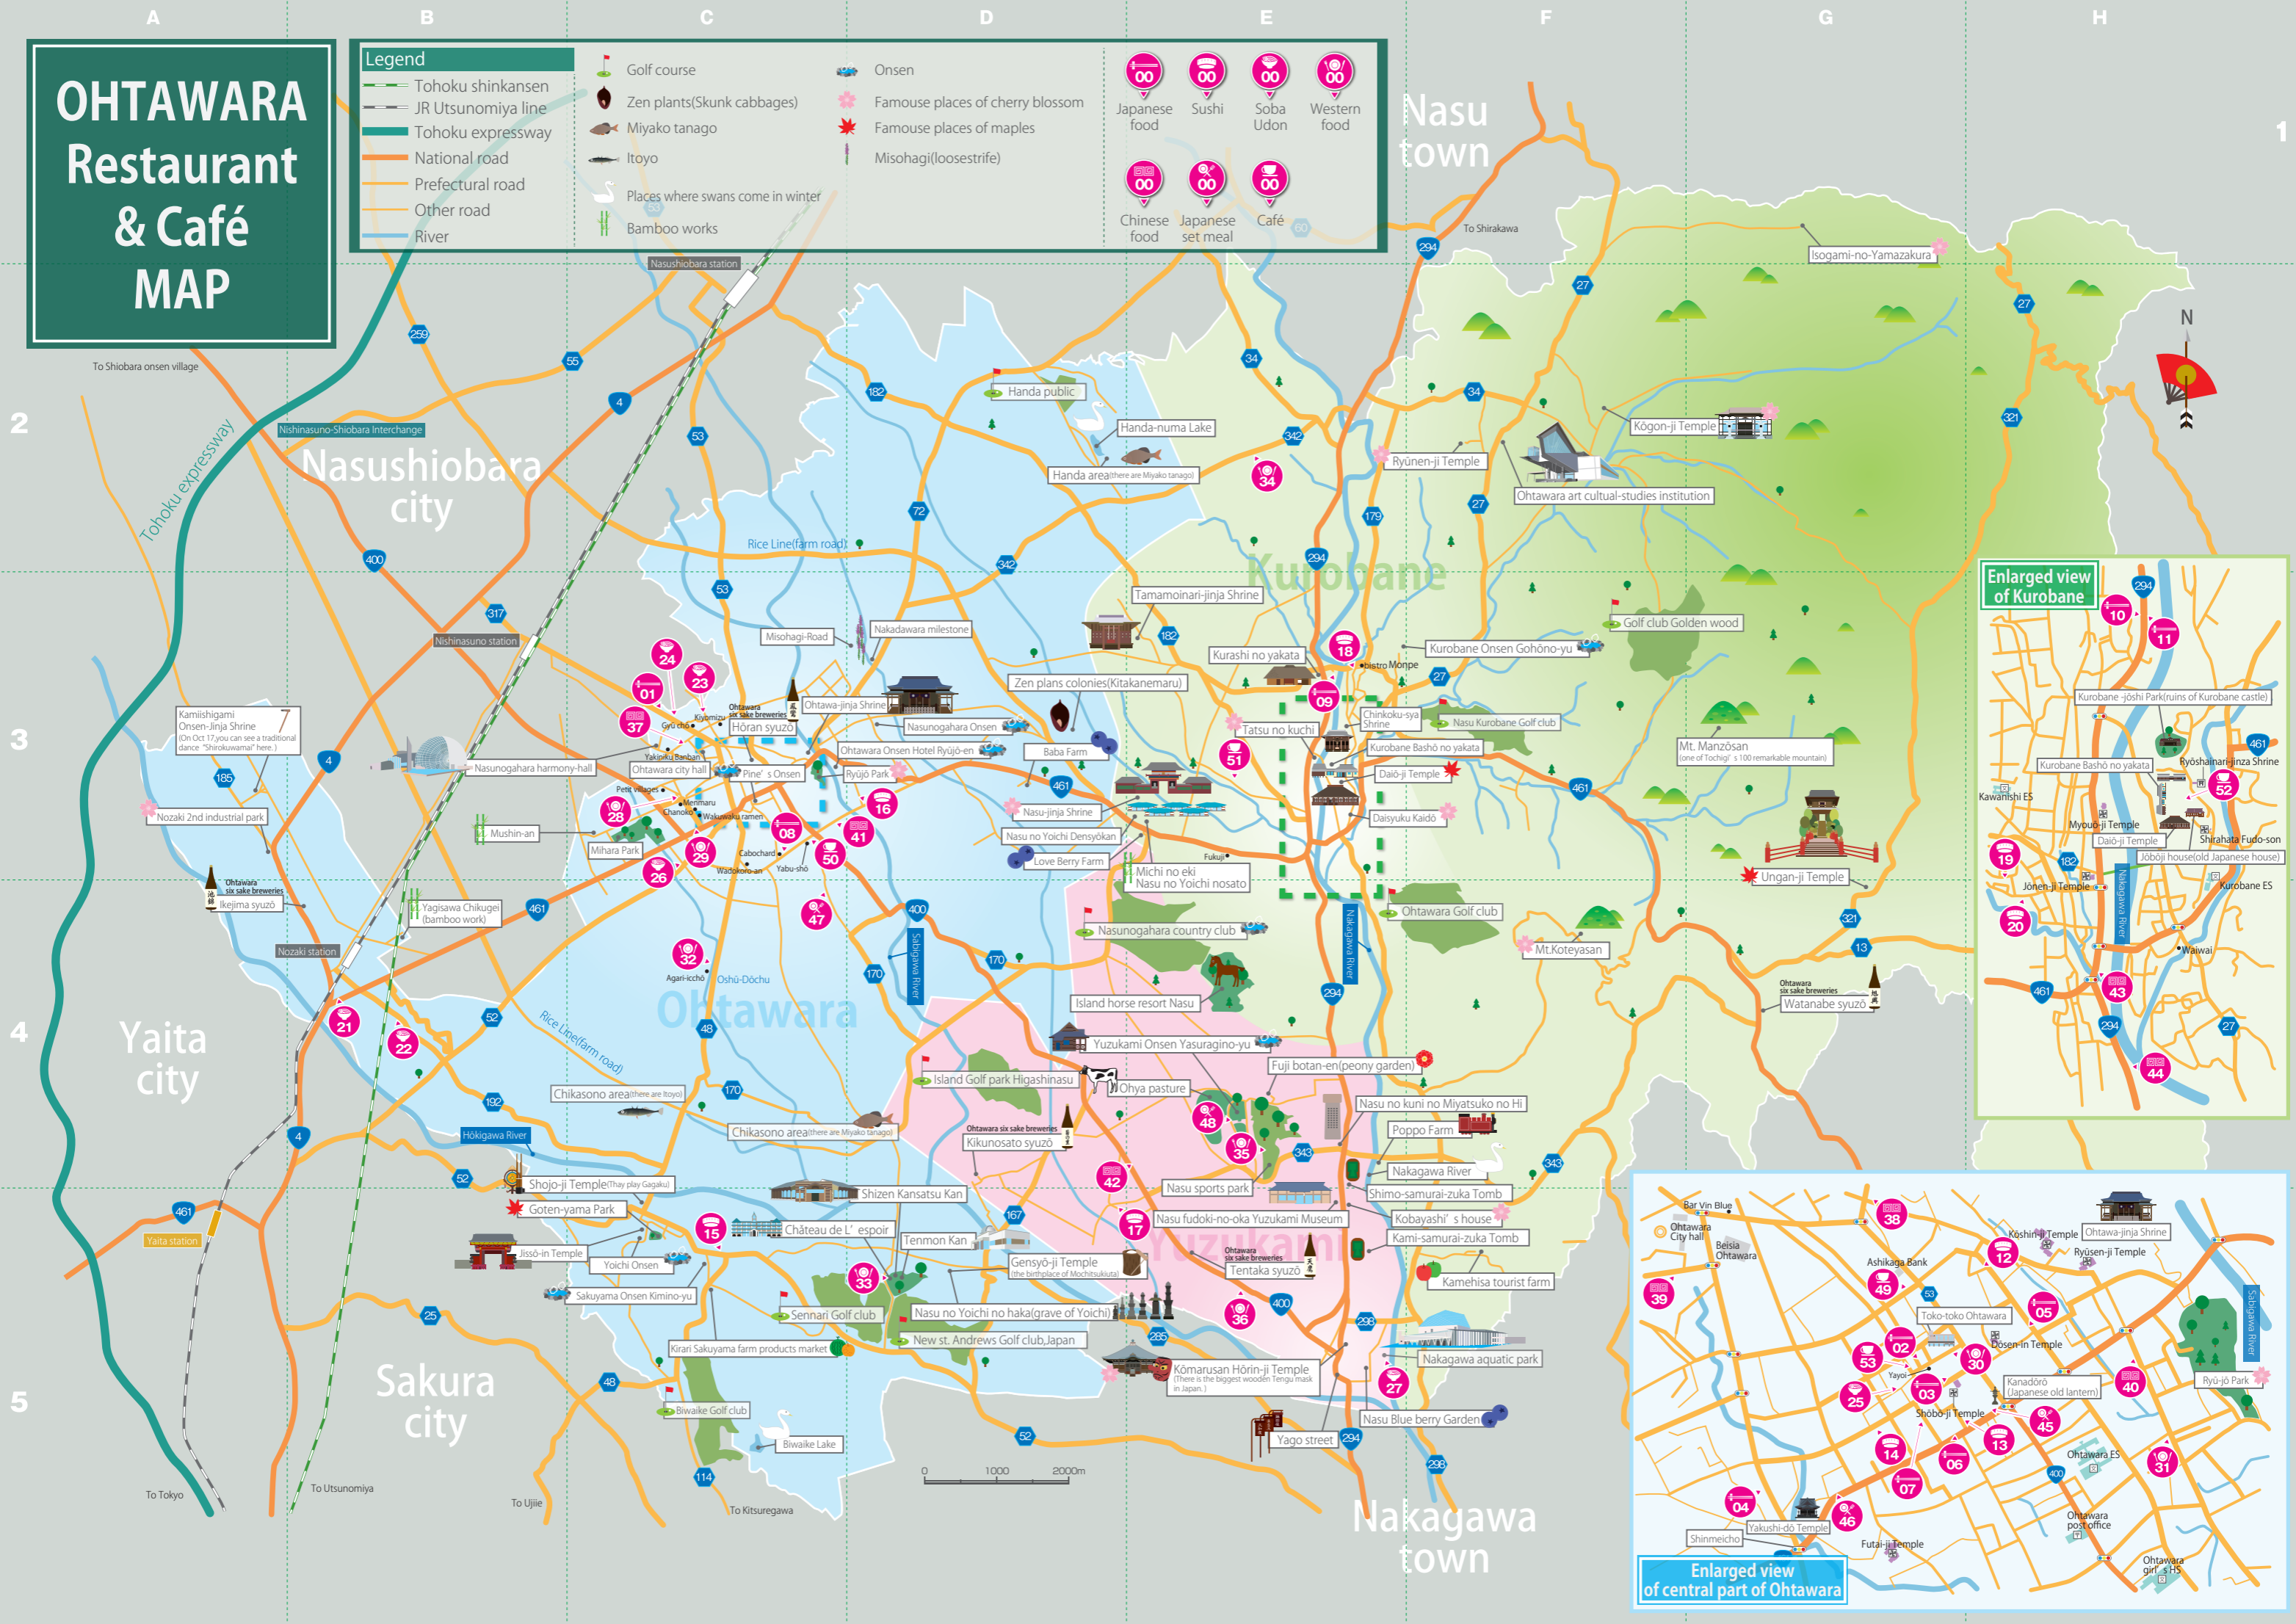

OHTAWARA Restaurant & Café MAP

- Legend**
- Tohoku shinkansen
 - JR Utsunomiya line
 - Tohoku expressway
 - National road
 - Prefectural road
 - Other road
 - River

- Golf course
- Zen plants(Skunk cabbages)
- Miyako tanago
- Itoyo
- Places where swans come in winter
- Bamboo works
- Onsen
- Famouse places of cherry blossom
- Famouse places of maples
- Misohagi(loosestrife)

- Japanese food
- Sushi
- Soba Udon
- Western food
- Chinese food
- Japanese set meal
- Café

0 1000 2000m